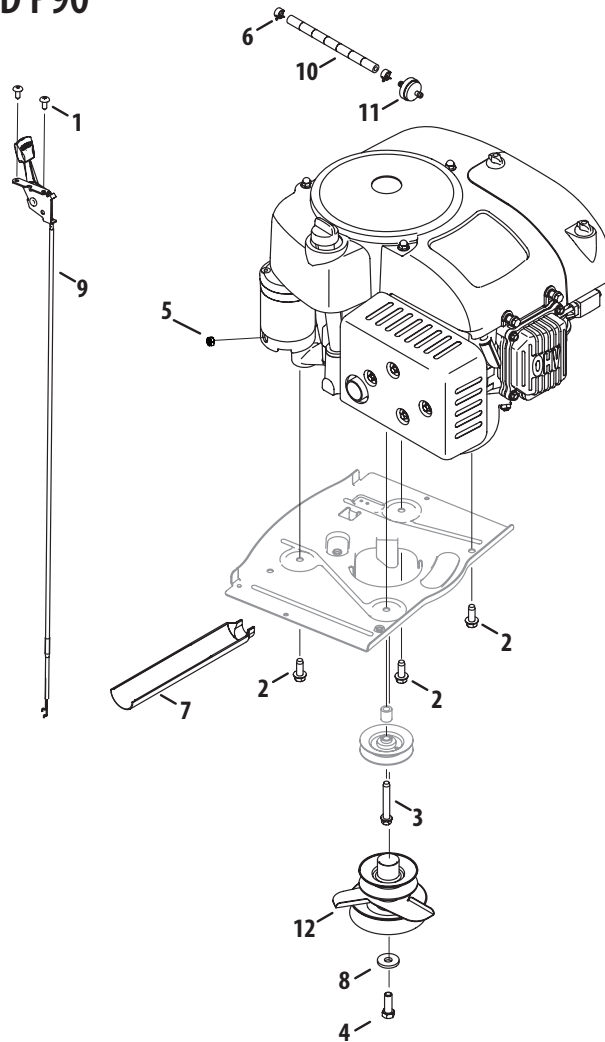

Engine Accessories MTD P90

Ref. No.	Part No.	Description
1	710-04483	Tap Screw, 1/4-20, 0.500
2	710-04683A	Tap Screw, 3/8-16, 1.000
3	710-05446	Tap Screw, 3/8-16, 2.250
4	710-06067	Hex Head Screw, 7/16-20 x 1.25
5	912-0691	Nut, Hex Nylon Lock, M6-1.0
6	726-0205	Hose Clamp, .490 DIA.
7	731-1682A	Oil Drain Sleeve
8	736-0322	Flat Washer, .450 x 1.25 x .164
9	946-04829A	Throttle/Choke Cable 31 Lg.
10	751-10349-13	Low Permeation Fuel Line, 1/4
11	BS-298090S	Fuel Filter, 1/4", 298090
12	756-04479A	Engine Pulley, 4.46 / 3.39